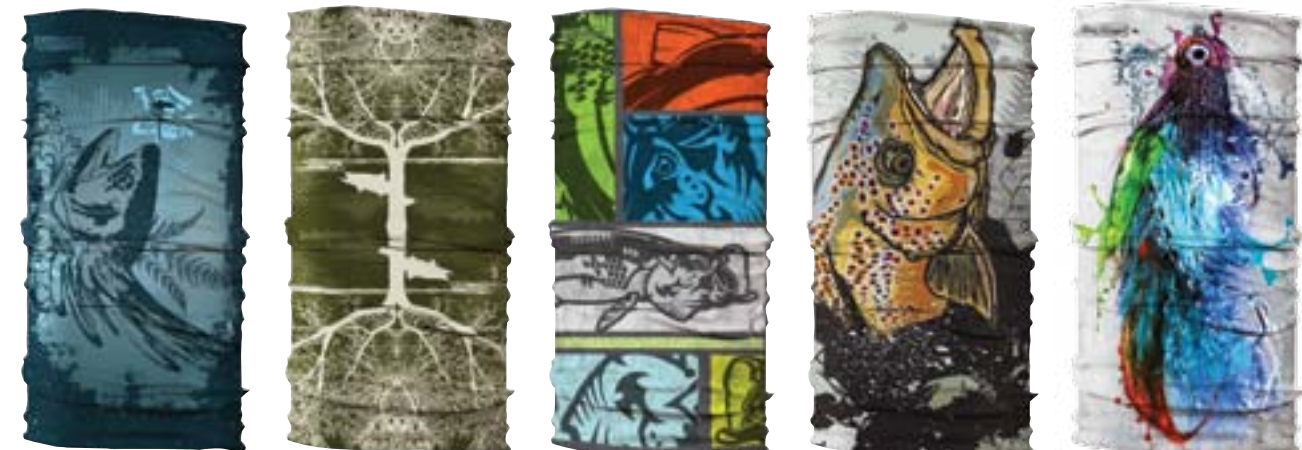

BS MAORI HOOK
100486

BS KANJI TROUT
100485

BS UNDERCUT
100487

BS COLORBLOCK TARPON
100488

BS MEATEATER
100489

BS WARPAINT
107699

B

TUBULAR UV

TUBULAR UV