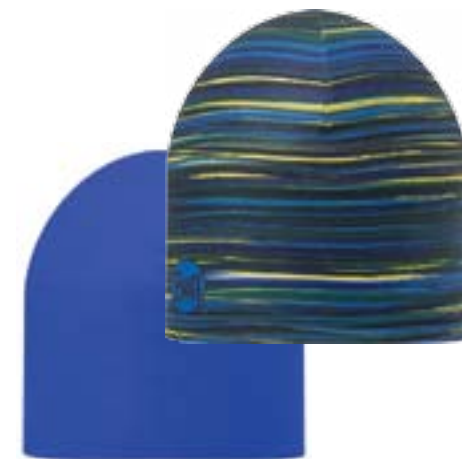

JABE / BLUE INK
111504.707